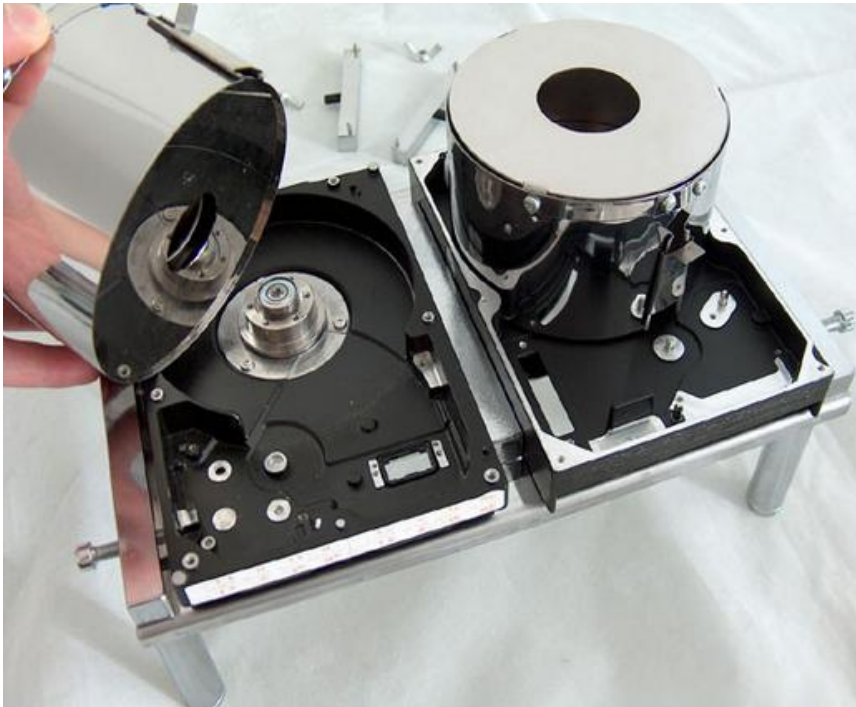

***Within Data Recovery Phase 1-Repair The Hard Drive**

**** Tools To Repair Physically Damaged Hard Drives Such As Head Damage, Motor Stuck**

Tool 1: HDD Head Combs Pro.-Used for head swap

Price: USD179 Shipping Cost: USD70

Tool 2: Head And Platter Swap Pro.Standard-Used for head and platter swap

Price: USD399 Shipping cost: USD70

Tool 3: Head And Platter Swap Pro. Advanced-Used for head and platter swap

Head And Platter Swap Pro. Advanced has improved performance on security control, efficiency and precision on the platter exchangers. Head And Platter Swap Pro.Advanced is the most cost-effective head and platter swap tools.

Difference between the Head & Platter Swap Pro Standard and Advanced version
Head And Platter Swap Pro.Advanced makes a great improvement on head and platter swap pro. standard for the key physical component included in the package-platter exchangers. The two 2.5" and two 3.5" platter exchangers are upgraded for users to swap the platters more easily with better security control. So the difference between standard version and advanced version is on the platter exchangers.